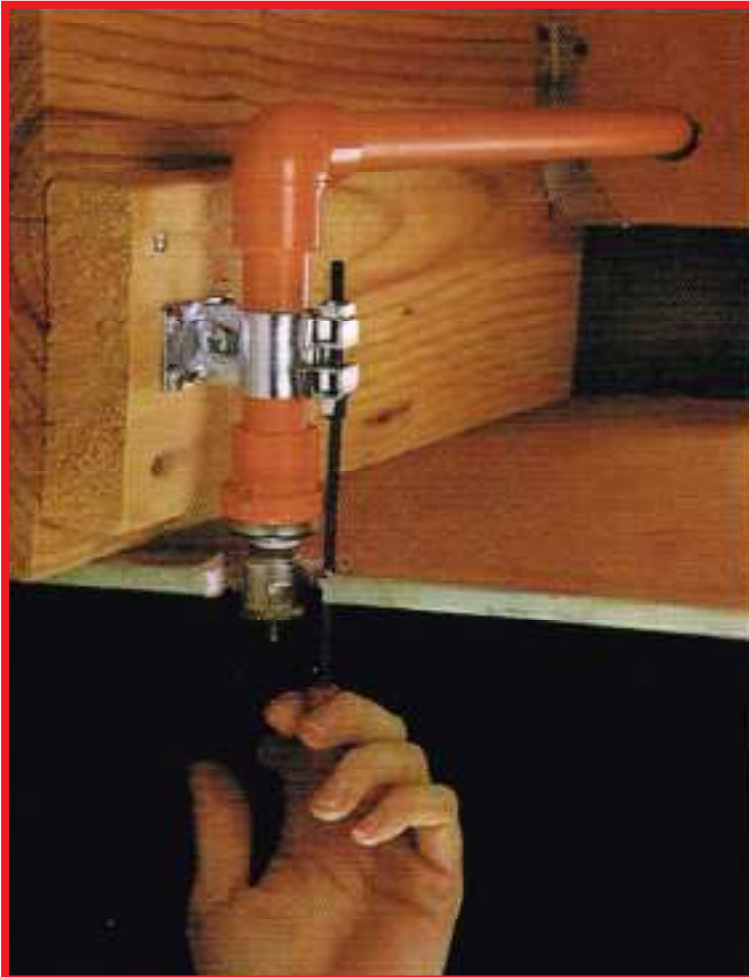

NEW

CPVC ADJUSTABLE DROP CLAMP

PATENTED

**Allows for sprinkler head adjustment after ceilings have been installed.
No cutting and patching of drywall needed!**

- Solidly supports vertical CPVC pipe.
- Allow adjustment of drop nipples through small ceiling openings.
- Stops movement of sprinkler head and escutcheon due to thrust created by sudden excessive pressure changes, contraction and expansion, and other mechanical forces.
- Eliminates problems caused due to small dimensional errors or accidental movement by others.

All components of durable steel and plated to eliminate corrosion and electrolysis.

Double Wedge configuration assures mechanical advantage for ease of release and make up.

Sizes Available: 3/4" & 1" CPVC and Steel