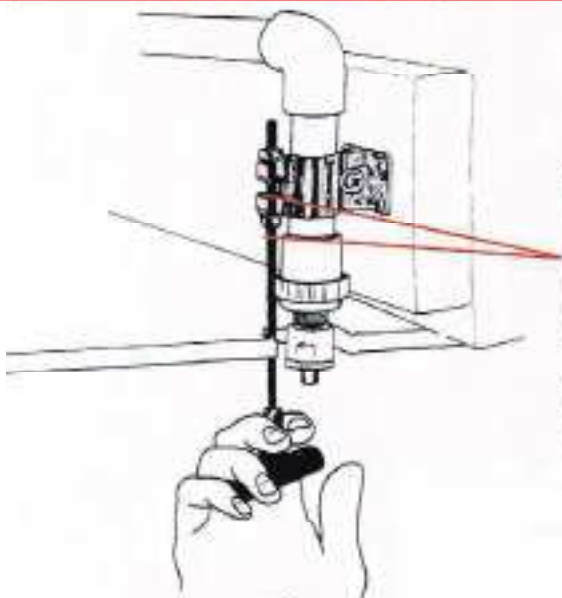

NEW

CPVC ADJUSTABLE DROP CLAMP

PATENTED

**Allows for sprinkler head adjustment after ceilings have been installed.
No cutting and patching of drywall needed!**

- Solidly supports vertical CPVC pipe.
- Allow adjustment of drop nipples through small ceiling openings.
- Stops movement of sprinkler head and escutcheon due to thrust created by sudden excessive pressure changes, contraction and expansion, and other mechanical forces.
- Eliminates problems caused due to small dimensional errors or accidental movement by others.

All components of durable steel and plated to eliminate corrosion and electrolysis.

Double Wedge configuration assures mechanical advantage for ease of release and make up.

Sizes Available: 3/4" & 1" CPVC and Steel