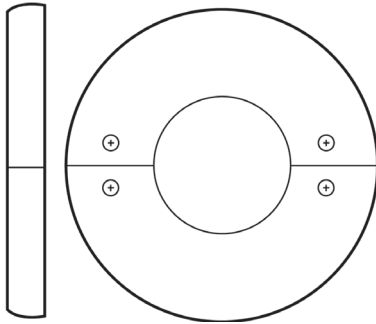

ALUMINUM SPLIT RING WALL PLATES

Hinged floor and ceiling plate

Available 1/4" to 10" ips and 3/8" to 4" cps

- Polished Aluminum (Available White)
- .063 Thick
- 1/2" deep

ARGCO also offers heavy gauge steel, light gauge steel, plastic, aluminum, forged steel and forged brass wallplates. Visit argco.com for details.

ITEM #	PIPE SIZE	INNER DIMENSION	OUTER DIMENSION
4521101	3/4" IPS	1-1/8"	4-1/8"
4521102	1" IPS	1-3/8"	4-1/4"
4521103	1-1/4" IPS & 1-1/2" CPS	1-3/4"	4-1/2"
4521104	1-1/2" IPS	2-1/16"	5-1/16"
4521105	2" IPS	2-1/2"	5-1/2"
4521106	2-1/2" IPS	2-15/16"	5-15/16"
4521107	4" IPS	4-1/8"	7-1/8"
4521108	5" IPS	5-5/8"	8-5/8"
4521109	6" IPS	6-13/16"	9-13/16"
4521111	8" IPS	8-15/16"	11-15/16"
4521112	10" IPS	10-3/4"	13-3/4"
4521113	12" IPS	12"	15"
4521114	14" IPS	14"	17"

ALUMINUM SPLIT RING WALL PLATES with Set Screw

Hinged floor and ceiling plate with Set Screw

Available 1/4" to 10" ips and 3/8" to 4" cps

- Polished Aluminum (Available White)
- .063 Thick
- 1" Deep

ITEM #	PIPE SIZE	INNER DIMENSION	OUTER DIMENSION
4519205	1" IPS	1-3/8"	4-1/4"
4519206	1-1/4" CPS	1-3/4"	4-3/4"
4519207	1-1/4" IPS & 1-1/2" CPS	1-3/4"	4-1/2"
4519208	1-1/2" IPS	2-1/16"	5-1/16"
4519209	2" IPS	2-1/2"	5-1/2"
4519210	2-1/2" IPS	2-15/16"	5-15/16"
4519211	4" IPS	4-1/8"	7-1/8"