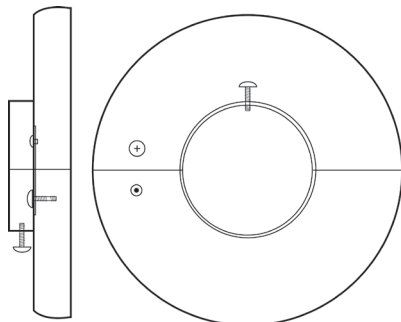

ALUMINUM SPLIT RING WALL PLATES

Hinged floor and ceiling plate

Available 1/4" to 10" ips and 3/8" to 4" cps

- Polished Aluminum (Available White)
- .063 Thick
- 1/2" deep

ARGCO also offers heavy gauge steel, light gauge steel, plastic, aluminum, forged steel and forged brass wallplates. Visit argco.com for details.

ITEM #	PIPE SIZE	INNER DIMENSION	OUTER DIMENSION
4521101	3/4" IPS	1-1/8"	4-1/8"
4521102	1" IPS	1-3/8"	4-1/4"
4521103	1-1/4" IPS & 1-1/2" CPS	1-3/4"	4-1/2"
4521104	1-1/2" IPS	2-1/16"	5-1/16"
4521105	2" IPS	2-1/2"	5-1/2"
4521106	2-1/2" IPS	2-15/16"	5-15/16"
4521107	4" IPS	4-1/8"	7-1/8"
4521108	5" IPS	5-5/8"	8-5/8"
4521109	6" IPS	6-13/16"	9-13/16"
4521111	8" IPS	8-15/16"	11-15/16"
4521112	10" IPS	10-3/4"	13-3/4"
4521113	12" IPS	12"	15"
4521114	14" IPS	14"	17"

ALUMINUM SPLIT RING WALL PLATES with Set Screw

Hinged floor and ceiling plate with Set Screw

Available 1/4" to 10" ips and 3/8" to 4" cps

- Polished Aluminum (Available White)
- .063 Thick
- 1" Deep

ITEM #	PIPE SIZE	INNER DIMENSION	OUTER DIMENSION
4519205	1" IPS	1-3/8"	4-1/4"
4519206	1-1/4" CPS	1-3/4"	4-3/4"
4519207	1-1/4" IPS & 1-1/2" CPS	1-3/4"	4-1/2"
4519208	1-1/2" IPS	2-1/16"	5-1/16"
4519209	2" IPS	2-1/2"	5-1/2"
4519210	2-1/2" IPS	2-15/16"	5-15/16"
4519211	4" IPS	4-1/8"	7-1/8"